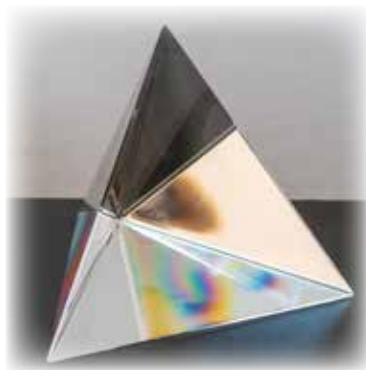

TETRACHYON